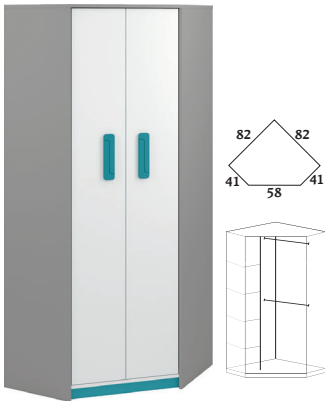

INSET COLOUR  
AT CHOICE

| 01  
f 199 ⇨ 82 ⇨ 82

| 02  
f 199 ⇨ 80 ⇨ 52

| 03  
f 199 ⇨ 80 ⇨ 41

| 05  
f 199 ⇨ 50 ⇨ 41

| 06  
f 199 ⇨ 50 ⇨ 41

| 07  
f 140 ⇨ 92 ⇨ 41

| 09  
f 94 ⇨ 138 ⇨ 41

| 10  
f 94 ⇨ 92 ⇨ 41

| 11  
f 91 ⇨ 120 ⇨ 52

| 13  
f 40 ⇨ 40 ⇨ 41

The IQ12 do not include the mattress.

| 12  
f 66 ⇨ 94 ⇨ 203

| 15  
f 15 ⇨ 92 ⇨ 20

| 16  
f 27 ⇨ 27 ⇨ 20

Increased loading capacity of the drawer thanks to the special reinforcement of the bottom.

Assembly of the body Functional RIGHT-LEFT.