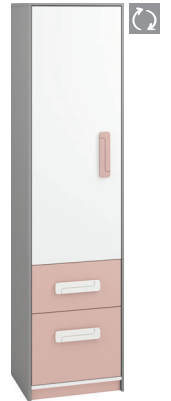

BODY:
platinum
grey

**BODY /
FRONT:**
white

INSET:
powder

INSET:
marine

INSET:
green

**INSET COLOUR
AT CHOICE**

| 01
f 199 ⇨ 82 ⇨ 82

| 02
f 199 ⇨ 80 ⇨ 52

| 03
f 199 ⇨ 80 ⇨ 41

| 05
f 199 ⇨ 50 ⇨ 41

| 06
f 199 ⇨ 50 ⇨ 41

| 07
f 140 ⇨ 92 ⇨ 41

| 09
f 94 ⇨ 138 ⇨ 41

| 10
f 94 ⇨ 92 ⇨ 41

| 11
f 91 ⇨ 120 ⇨ 52

| 13
f 40 ⇨ 40 ⇨ 41