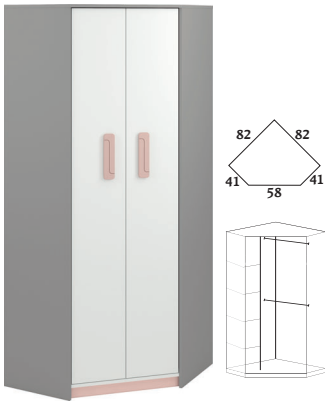

BODY:
platinum
grey

**BODY /
FRONT:**
white

INSET:
powder

INSET:
marine

INSET:
green

**INSET COLOUR
AT CHOICE**

| 01
f 199 ⇨ 82 ⇨ 82

| 02
f 199 ⇨ 80 ⇨ 52

| 03
f 199 ⇨ 80 ⇨ 41

| 05
f 199 ⇨ 50 ⇨ 41

| 06
f 199 ⇨ 50 ⇨ 41

| 07
f 140 ⇨ 92 ⇨ 41

| 09
f 94 ⇨ 138 ⇨ 41

| 10
f 94 ⇨ 92 ⇨ 41

| 11
f 91 ⇨ 120 ⇨ 52

| 13
f 40 ⇨ 40 ⇨ 41

The IQ12 do not include
the mattress.

| 12
f 66 ⇨ 94 ⇨ 203

| 15
f 15 ⇨ 92 ⇨ 20

| 16
f 27 ⇨ 27 ⇨ 20

Increased loading capacity of
the drawer thanks to the special
reinforcement of the bottom.

Assembly of the body
Functional RIGHT-LEFT.